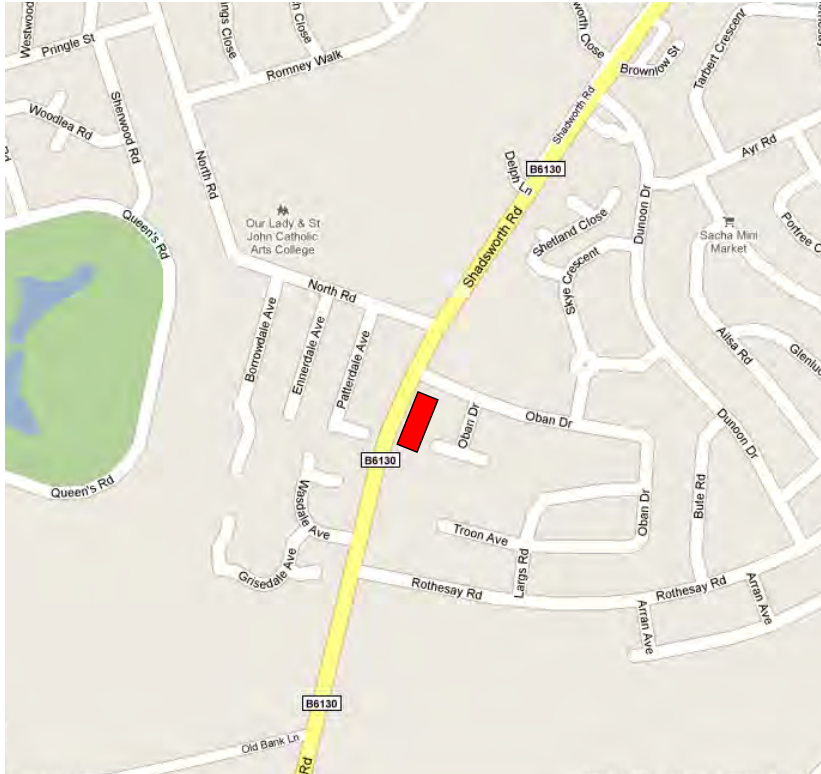

## How To Find Us

Shadsworth Surgery is situated on Shadsworth Road, behind Royal Blackburn Hospital.

You can reach us by coming off at Junction 6 of the M65 at the Blackburn East junction. Turn towards Blackburn and turn left after McDonalds onto Whitebirk Road. 1/2 mile later, at the traffic lights, go straight up the hill. This is Shadsworth Road. We are 0.6 miles after the traffic lights, on the left, just before you reach the Esso Garage.

From the Royal Blackburn Hospital turn left, towards the motorway. Take the first left, onto Shadsworth Road. We are about 1/2 mile on the right, just after the Esso garage.

## Practice Area Map